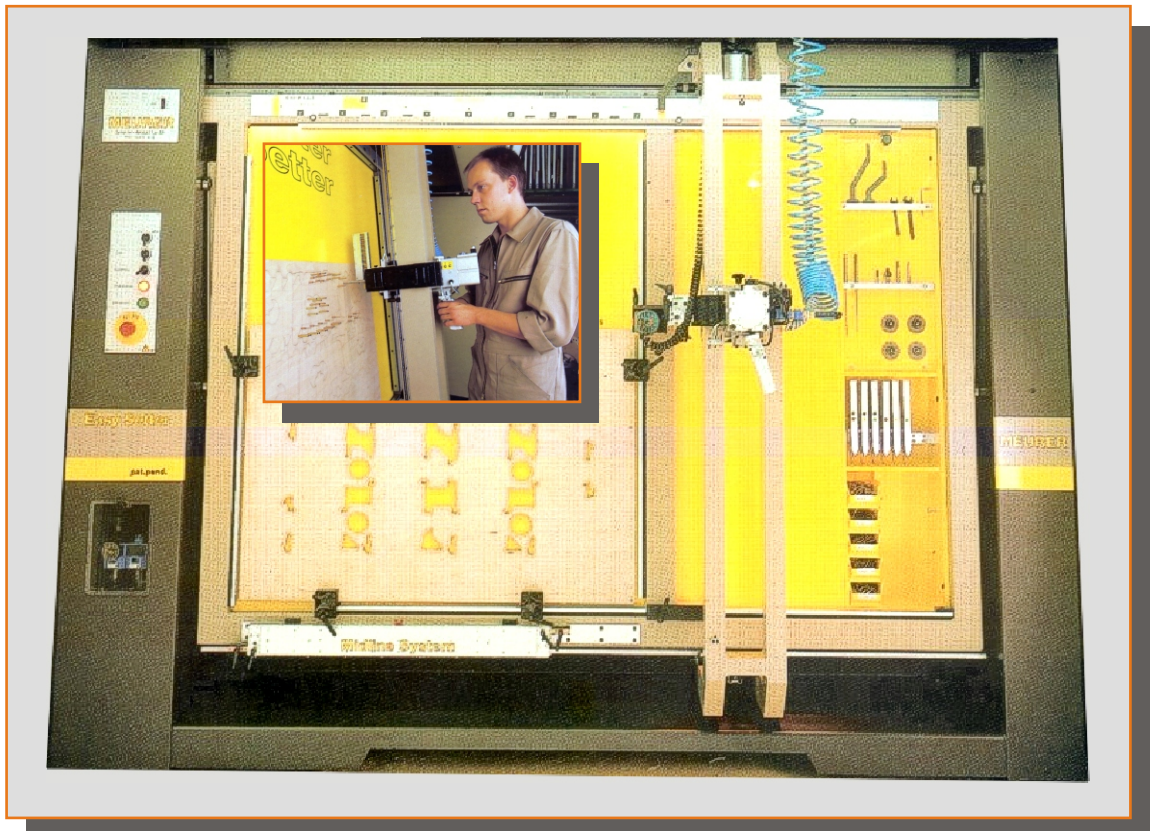

## Easy Setter-ECO

Semi-automatic setting of upper stripping pins for carton, cardboard and corrugated board

- + for stripping with lower pins, conventional
- + for stripping without lower pins, with solid waste supports -dynamical-
- + for stripping without lower pins, by using springy waste supports
- + easy and manual positioning and setting of upper stripping pins
- + 6 different types of pins
- + high quality due to proven pin anchoring